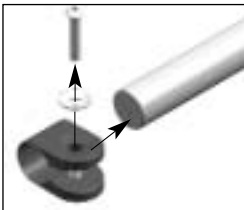

- Low profile and unobtrusive
- Distributes pressure evenly throughout laminar pads, reducing the risk of skin irritation
- Does not ride up into the abdomen, G-Tubes, or groin area
- New End-Fittings and FrameSaver Clamps make it easy to fit and remove for cleaning

Part. No.	Description	Retail Price
HB602	Leg Harness, SR, Small (pr.)	\$64.00
HB603	Leg Harness, SR, Medium (pr.)	\$66.00
HB604	Leg Harness, SR, Large (pr.)	\$68.00

Size	Fitting*
9" Small	Fits 8" to 11"
13" Medium	Fits 11" to 14"
15" Large	Fits 14" to 16"

New!

Gibbon Clamp

The Gibbon Clamp is a versatile fastener that provides a durable solution for attaching objects to bars or tubing without drilling.

Part. No.	Description	Retail Price
HW304	Gibbon Clamp, \varnothing $\frac{7}{8}$ "	\$6.00 each
HW305	Gibbon Clamp, \varnothing 1"	\$6.00 each
HW306	Accessory Bolt for Gibbon Clamps, $\frac{5}{16}$ " x $\frac{1}{4}$ "	\$6.00 each