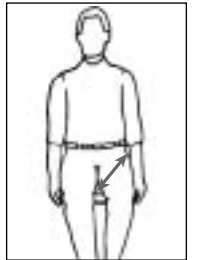

Build A Better Seating System

B O D Y P O I N T * D E S I G N S

BP Product NEWS

NEW PRODUCTS | PRODUCT UPDATES

New!

Leg Harness

Designed in conjunction with a Physical Therapist, Dr. Cheryl Burditt-Footer, to solve difficult physical positioning problems. Effectively helps position for rotation and controls thrusting.

- Low profile and unobtrusive
- Distributes pressure evenly throughout laminar pads, reducing the risk of skin irritation
- Does not ride up into the abdomen, G-Tubes, or groin area
- New End-Fittings and FrameSaver Clamps make it easy to fit and remove for cleaning

Part. No.	Description	Retail Price
HB602	Leg Harness, SR, Small (pr.)	$64.00
HB603	Leg Harness, SR, Medium (pr.)	$66.00
HB604	Leg Harness, SR, Large (pr.)	$68.00

Size	Fitting*
9" Small	Fits 8" to 11"
13" Medium	Fits 11" to 14"
15" Large	Fits 14" to 16"

New!

Gibbon Clamp

The Gibbon Clamp is a versatile fastener that provides a durable solution for attaching objects to bars or tubing without drilling.

Part. No.	Description	Retail Price
HW304	Gibbon Clamp, $\varnothing$ $\frac{7}{8}$"	$6.00 each
HW305	Gibbon Clamp, $\varnothing$ 1"	$6.00 each
HW306	Accessory Bolt for Gibbon Clamps, $\frac{5}{16}$" x $\frac{1}{4}$"	$6.00 each

*Measure from ASIS to the point where the inner thigh touches the seat.

Look for the new Penny & Giles Midline Joystick Adapter to come soon!

800-547-5716

www.bodypoint.com