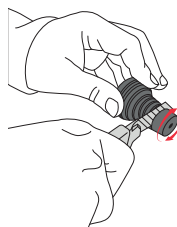

NEW!

Grooved Mushroom Joystick Handle

A revolutionary new joystick handle, the Grooved Mushroom takes the best features of several previous Bodypoint® models and advances them to the next level. Its hand-filling shape, top and side grooves, and height-adapability make it ultra versatile to meet a wide range of user needs.

Part Numbers

PC110A	For 4.8 mm (3/16") stem size
PC110B	For 6.4 mm (1/4") stem size

Easily cut to desired height with a utility knife

60 mm
(2-3/8")

28 mm
(1-1/8")

Order, quote, track shipments at bodypoint.com
206.405.4555 or toll-free 800.547.5716 | sales@bodypoint.com | Fax: 206.405.4556